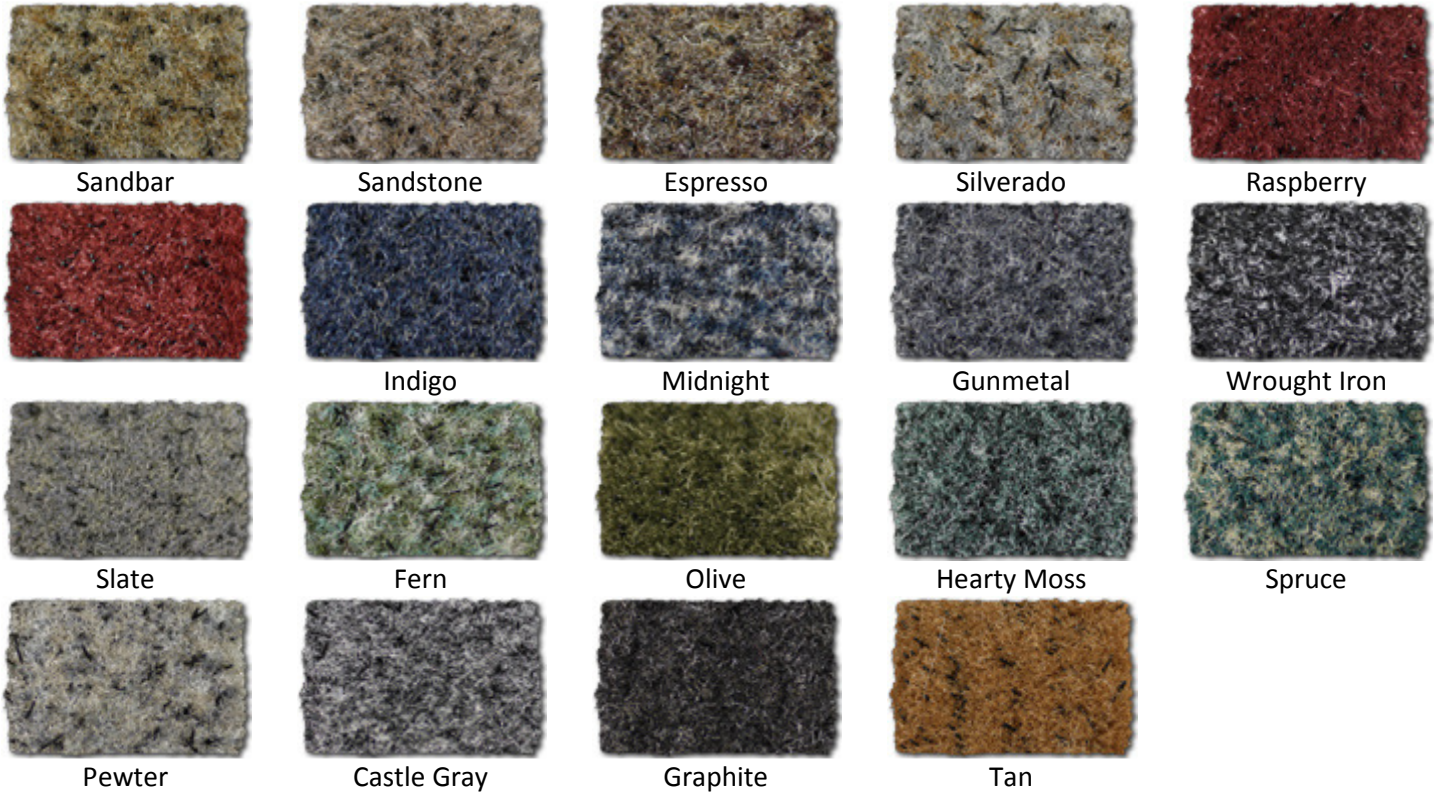

Width © Carpet Inserts

Heavy-Duty Carpet Inserts

Exterior Brush Inserts

*This color Chart is for reference only and is not to be used for final color or material matching. Ronick is not responsible or liable for color matches made with this chart.